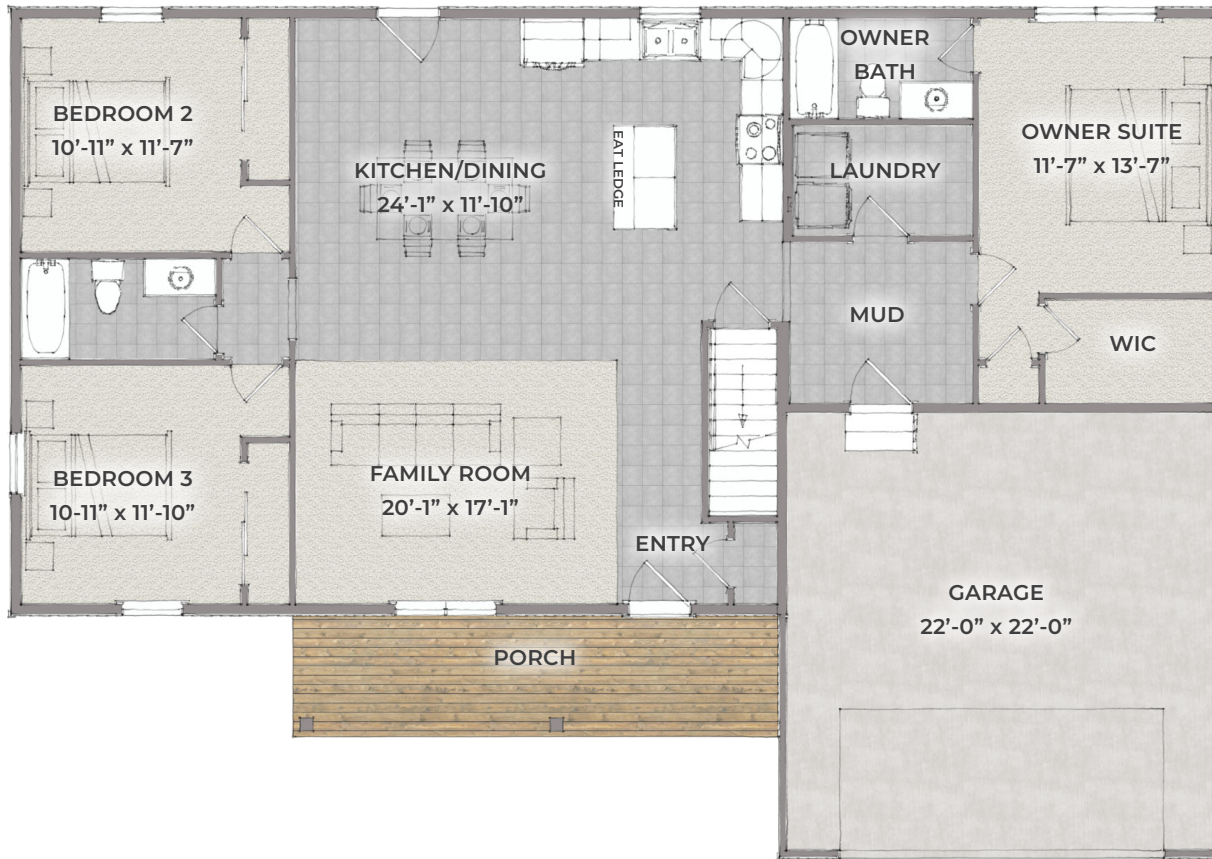

ROSS

SIMPLIFIED COLLECTION

www.MyAmericanHeritageHome.com

60' x 42'
Footprint

1,584
Square Footage

3
Bedrooms

2
Bathrooms

Garage
Included

Basement
Included