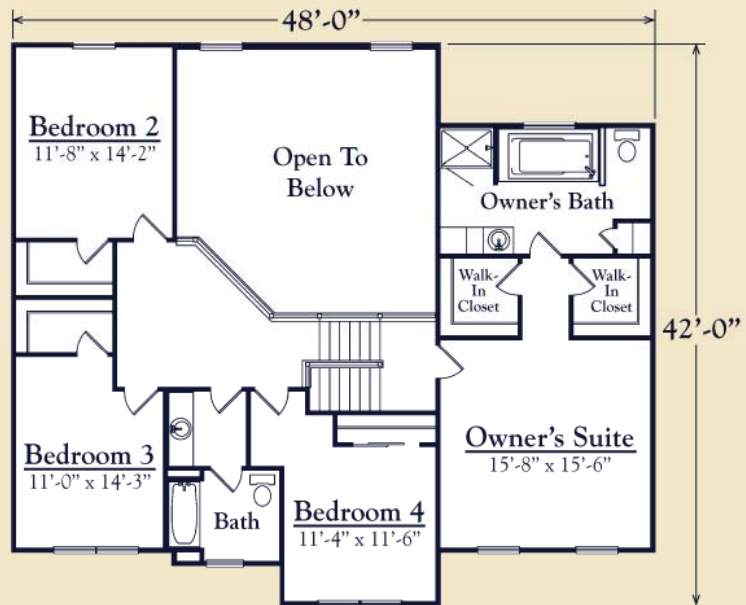

THE CHESTERFIELD

- Multi Level • 3,378 Square Feet
- 4 Bedrooms • 2 1/2 Bath • Owner's Suite
- Recreation Room • 2-Car Garage

Home From Your Point of View

THE CHESTERFIELD

Second Floor
1,354 Square Feet

Visit us online at www.MyAmericanHeritageHome.com