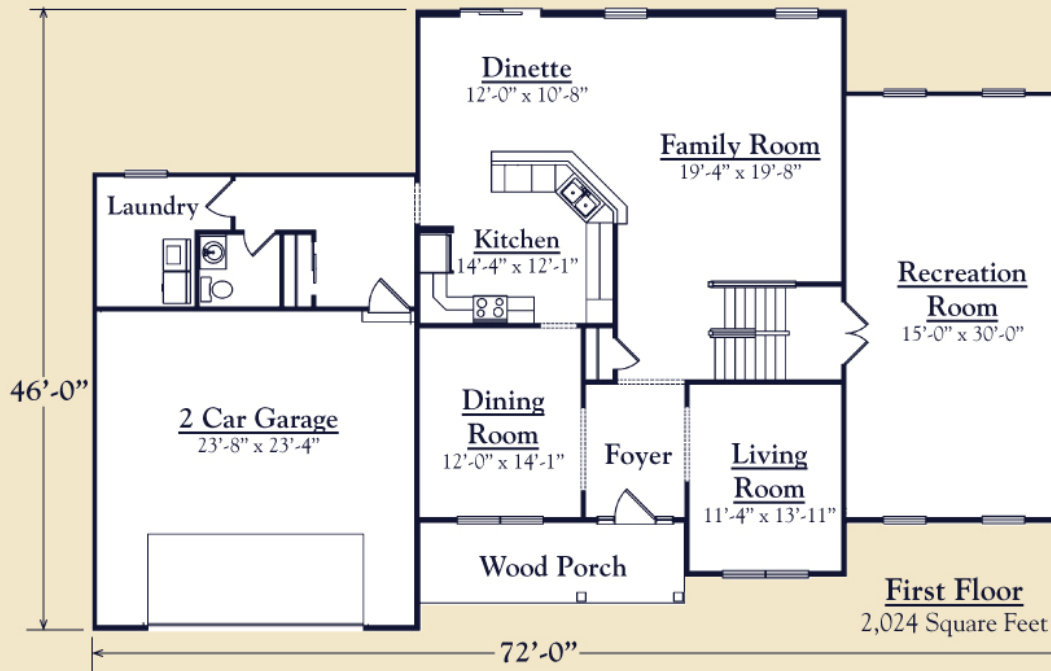

THE CHESTERFIELD

- Multi Level • 3,378 Square Feet
- 4 Bedrooms • 2 1/2 Bath • Owner's Suite
- Recreation Room • 2-Car Garage

Home From Your Point of View

THE CHESTERFIELD

Second Floor
1,354 Square Feet

Visit us online at www.MyAmericanHeritageHome.com