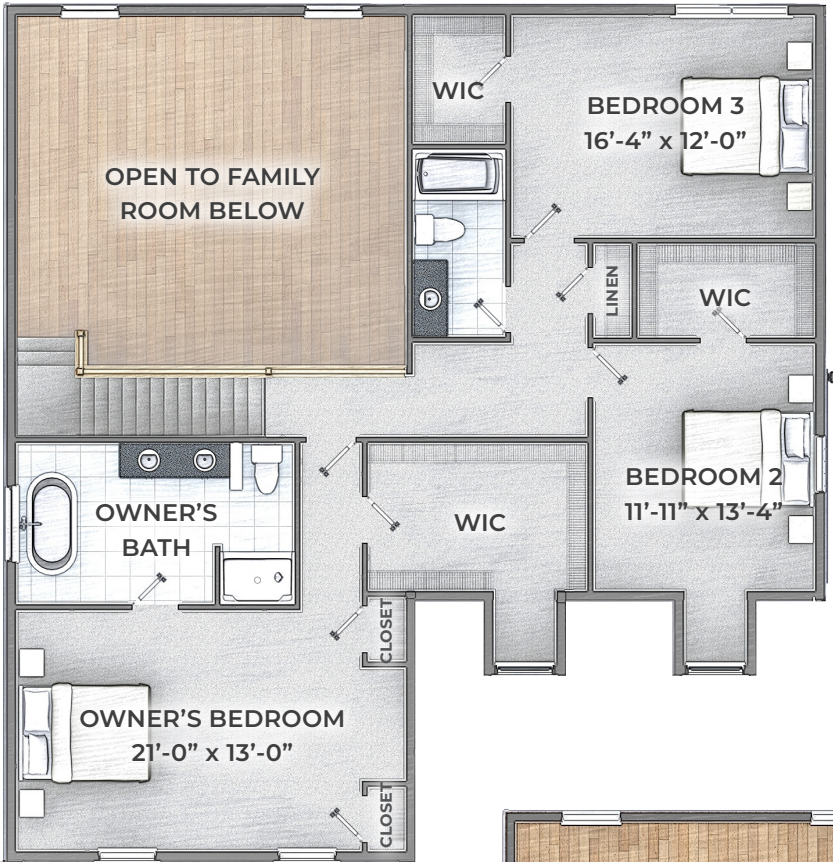

www.MyAmericanHeritageHome.com

CRESTLINE

DESIGNER COLLECTION

Two Story 2,960 sq.ft. **3 bed** **2.5 bath**

Discover the alluring appeal of the Crestline - a modern farmhouse with undeniable charm! As you step inside, you are greeted by a private office and a spacious two-story family room seamlessly connected to the kitchen and dinette. Upstairs, you'll find three generously-sized bedrooms with ample closet space. The covered porch nestled behind the garage provides convenient access to the mudroom and laundry room, streamlining your daily routine.

Charming dormers, dutchlap siding, and board and batten finish lending an air of historic charm to this beautiful two-story home.

50' WIDTH / 64' DEPTH

1,273 SQ FT - SECOND FLOOR

1,687 SQ FT - FIRST FLOOR